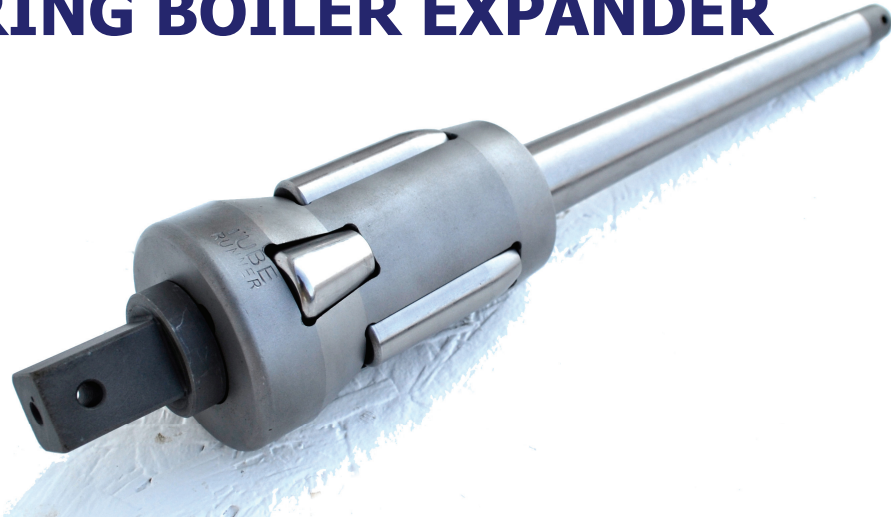

KBE FLARING BOILER EXPANDER

- Designed for expanding and flaring tubes in Boilers, Superheaters, Waterwalls and Economisers.
- Three expanding rolls & 3 flaring rolls, simultaneously expands & flares.

EXPANDER SIZE	EXPANSION RANGE mm	ROLLS	STANDARD ROLL LENGTH mm *	MANDREL	SHORT MANDREL SET (3PCS)	SQUARE DRIVE SIZE
KBE – 19	19 – 22mm	RR12RK5	42mm	TK19	--	1/2"
KBE – 20	20 – 23mm	RR12RK5	42mm	TK20	--	1/2"
KBE – 22	22 – 25mm	RR12RK5	42mm	TK22	--	1/2"
KBE – 23	23 – 26mm	RR13RK6	42mm	TK23	--	1/2"
KBE – 24	24 – 27mm	RR13RK6	42mm	TK24	--	1/2"
KBE – 25	25 – 28mm	RR13RK5	42mm	TK25	--	1/2"
KBE – 27	27 – 30mm	RR15RK7	42mm	TK27	--	1/2"
KBE – 28	28 – 32mm	RR16RK8	42mm	TK28	TKK28	3/4"
KBE – 29	29 – 33mm	RR16RK8	42mm	TK29	TKK29	3/4"
KBE – 30	30 – 34mm	RR16RK8	42mm	TK30	TKK30	3/4"
KBE – 32	32 – 36mm	RR17RK9	42mm	TK32	TKK32	3/4"
KBE – 35	35 – 41mm	RR21RK35	42mm	TK37	TKK37	3/4"
KBE – 37	37 – 43mm	RR22RK10	42mm	TK37	TKK37	3/4"
KBE – 40	40 – 46mm	RR40RK40	50mm	TK42	TKK42	3/4"
KBE – 42	42 – 48mm	RR23RK11	50mm	TK42	TKK42	3/4"
KBE – 44	44 – 50mm	RR23RK11	50mm	TK44	TKK44	3/4"
KBE – 47	47 – 54mm	RR24RK12	50mm	TK47	TKK47	3/4"
KBE – 49	49 – 56mm	RR24RK12	50mm	TK49	TKK49	3/4"
KBE – 52	52 – 59mm	RR25RK13	50mm	TK49	TKK49	3/4"
KBE – 54	54 – 62mm	RR26RK14	50mm	TK54	TKK54	3/4"
KBE – 57	57 – 66mm	RR27RK15	50mm	TK57	TKK57	3/4"
KBE – 60	60 – 69mm	RR28RK16	50mm	TK57	TKK57	3/4"
KBE – 65	65 – 74mm	RR29RK17	50mm	TK65	TKK65	3/4"
KBE – 68	68 – 78mm	RR30RK18	50mm	TK72	TKK72	1"
KBE – 72	72 – 82mm	RR31RK19	50mm	TK72	TKK72	1"
KBE – 77	77 – 87mm	RR32RK20	50mm	TK77	TKK77	1"
KBE – 82	82 – 92mm	RR33RK21	50mm	TK82	TKK82	1"
KBE – 86	86 – 96mm	RR34RK22	50mm	TK86	TKK86	1"
KBE – 90	90 – 102mm	RR34RK22	50mm	TK90	TKK90	1"
KBE – 96	96 – 108mm	RR35RK23	50mm	TK96	TKK96	1"